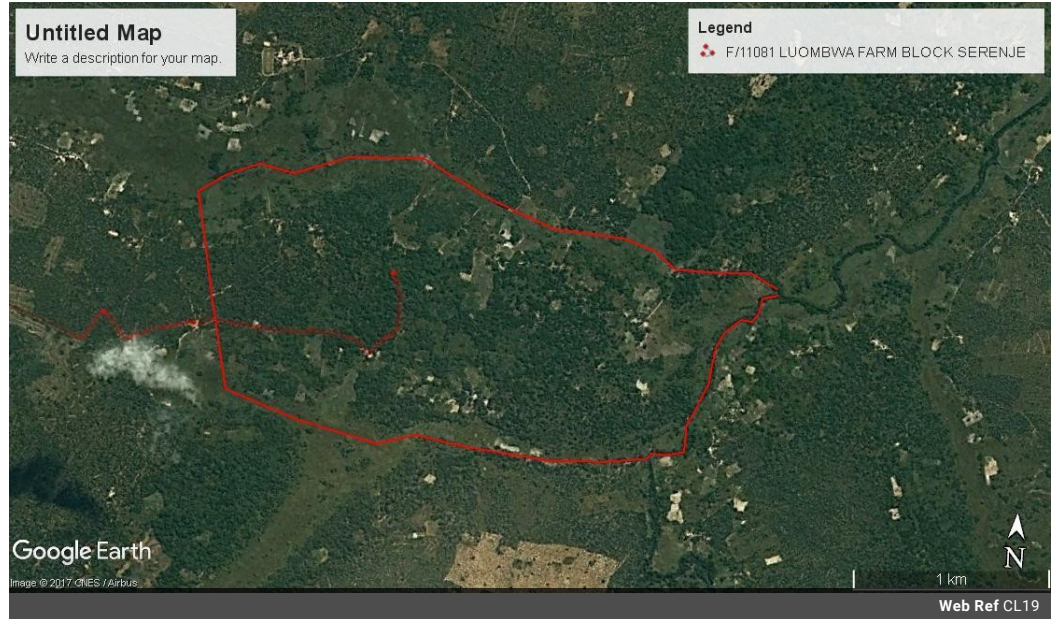

Cathy Miller
0977824737
cathy.miller@lilayi.com

Contact Property Partners
Zambia

+260 977 824 737

403A Lilayi Road,
Lilayi,
Lusaka,
Zambia

\$210,000

 0  0

Farm in Serenje for Sale

We have for Sale a 263ha farm, of rich loam soils, in the Serenje Farm Block, with the main Luombwa River, the Ntenge stream on the northern side and the Mulembo stream on the southern side, as its boundaries. 30ha of land has already been cleared, 15,000m cubed water rights directly from the Luombwa river have been secured and electrical power is accessible from a 1.5km

Zoning Agricultural

Sizes

Floor Size 1m²
Land Size 263Ha