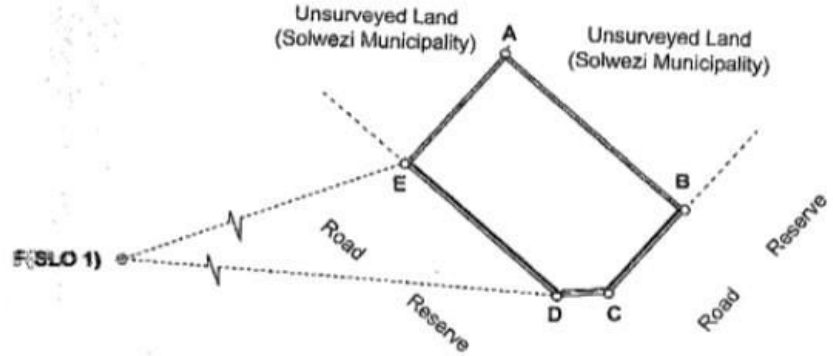

Web Ref RL1262

\$6,000

981 square meter residential plot for sale in Solwezi

This 981m² residential titled plot is located in the Kabitaka High Cost Residential Area