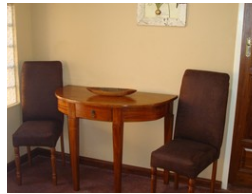

Cathy Miller
0977824737
cathy.miller@lilayi.com

Contact Property Partners Zambia

+260 977 824 737

403A Lilayi Road,
Lilayi,
Lusaka,
Zambia

Web Ref RL17

$850 pm

Lease Period Negotiable
Annual Escalation 5 %

Availability Immediately

Deposit $850

Fully Furnished 1 Bedroom Cottage To Let in Mariondale

Available on either a short or long term rental basis and set in a walled and gated complex with a communal garden and pool, we offer a tastefully and fully furnished 1 bedroom 1 bathroom (with shower only) Cottage in Mariondale Lusaka. Mariondale is situated East of the main Kafue road and is a 15 minute drive to Lilayi Lodge and Game Park, Lilayi Elephant Nursery, Lilayi Polo Club, Sandy's Creations, Baobab College, Eureka Camp Site, Lusaka South Country Club, Twangale Park, Total Filling Station, Spears Supermarket and Cosmopolitan and Makeni Malls. Additionally, the recently tarred back roads have given residents an attractive alternative route to crossing the city centre. For further details on this property please contact Cathy Miller on +260 977 824737.

Interior	
Bedrooms	1
Bathrooms	1
Kitchens	1
Recep. Rooms	1
Furnished	Yes

Exterior	
Carports / Parkings	2
Security	Yes
Pool	Yes
Views	No