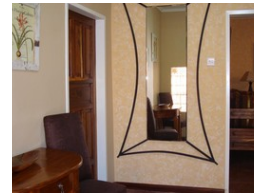

Cathy Miller
0977824737
cathy.miller@lilayi.com

Contact Property Partners Zambia

+260 977 824 737

403A Lilayi Road,
Lilayi,
Lusaka,
Zambia

Web Ref RL17

$850 pm

Lease Period Negotiable
Annual Escalation 5 %

Availability Immediately

Deposit $850

Fully Furnished 1 Bedroom Cottage To Let in Mariondale

Available on either a short or long term rental basis and set in a walled and gated complex with a communal garden and pool, we offer a tastefully and fully furnished 1 bedroom 1 bathroom (with shower only) Cottage in Mariondale Lusaka. Mariondale is situated East of the main Kafue road and is a 15 minute drive to Lilayi Lodge and Game Park, Lilayi Elephant Nursery, Lilayi Polo Club, Sandy's Creations, Baobab College, Eureka Camp Site, Lusaka South Country Club, Twangale Park, Total Filling Station, Spears Supermarket and Cosmopolitan and Makeni Malls. Additionally, the recently tarred back roads have given residents an attractive alternative route to crossing the city centre. For further details on this property please contact Cathy Miller on +260 977 824737.

Interior	
Bedrooms	1
Bathrooms	1
Kitchens	1
Recep. Rooms	1
Furnished	Yes

Exterior	
Carports / Parkings	2
Security	Yes
Pool	Yes
Views	No